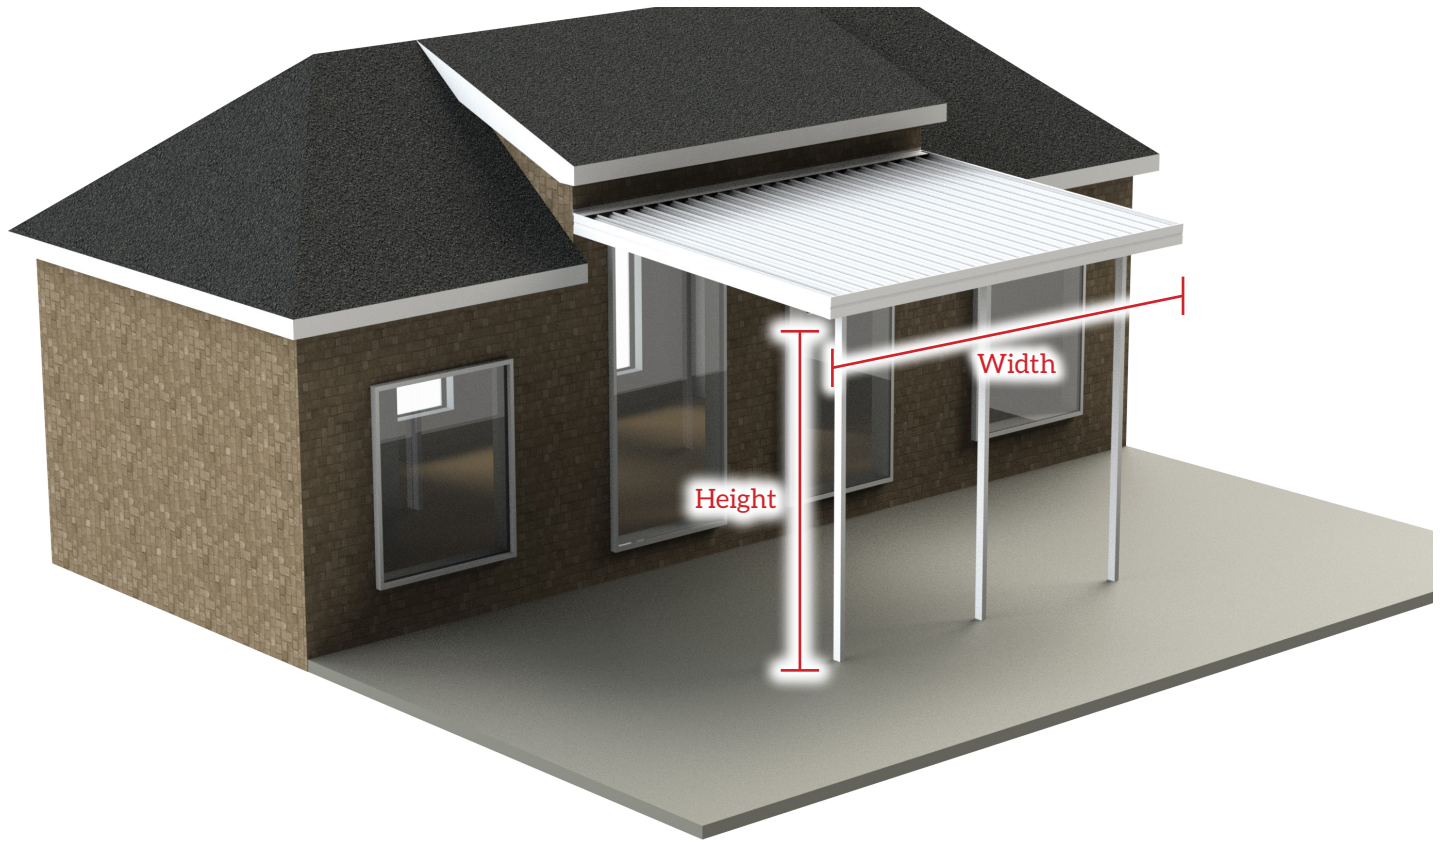

### Gutter/Fascia

6" Tall Rollformed aluminum, stucco embossed with 3x3" gutter.

### Wall Hanger

Extruded aluminum 2 piece wall hanger system. Allowing virtually any roof pitch and protects against ground heaving.

### Posts & Header Beam

(Posts) Heavy-Duty 3 x 3" Aluminum tubes that span the height of the unit. (Header Beam) Rollformed "C" Beam 4x2" Galvalume metal.

## Measurement Terminology

**Height:** Distance from the bottom of the structure to the bottom of header beam.

**Width:** Tip to tip measurement of front gutter/fascia.

**Projection:** Tip to tip measurement of side gutter/fascia.