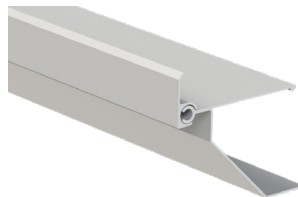

Wall Hanger