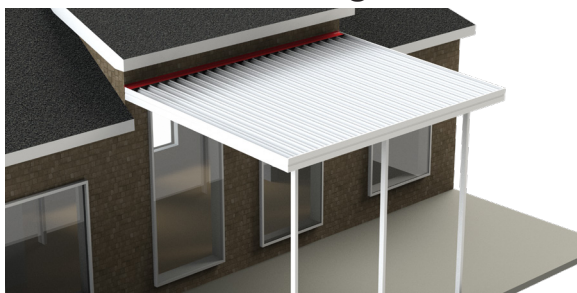

### Roof Panels

10" Aluminum "V" Style Roof Panels. Roll-formed, snap together construction.

### Gutter/Fascia

6" Tall Rollformed aluminum, stucco embossed with 3x3" gutter.

### Wall Hanger

Extruded aluminum 2 piece wall hanger system. Allowing virtually any roof pitch and protects against ground heaving.

### Posts & Header Beam

(Posts) Heavy-Duty 3 x 3" Aluminum tubes that span the height of the unit. (Header Beam) Rollformed "C" Beam 4x2" Galvalume metal.