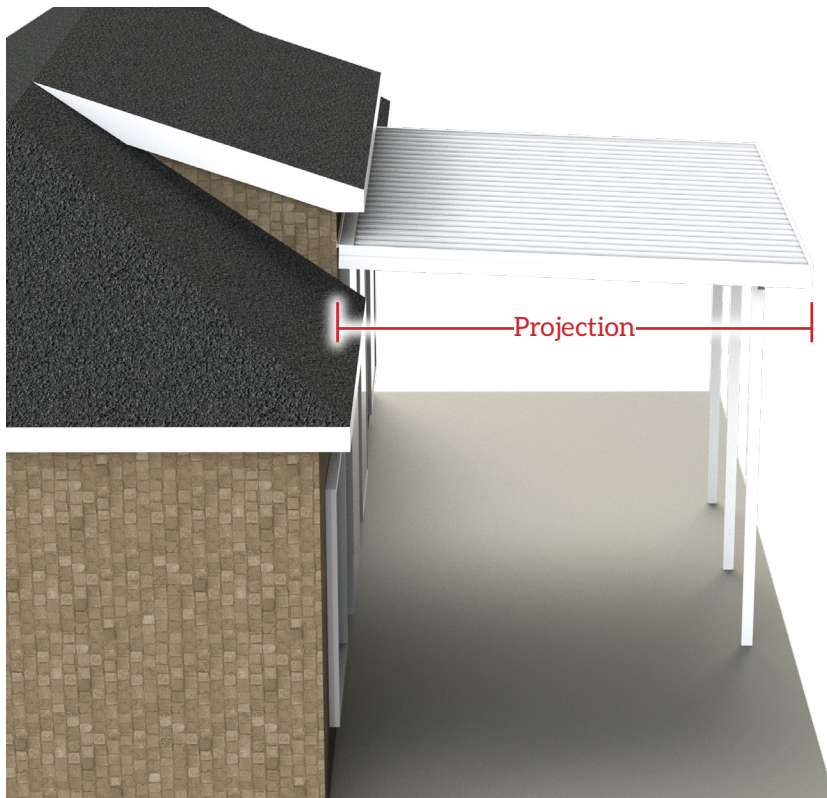

### Roof Panels

10" Aluminum "V" Style Roof Panels. Roll-formed, snap together construction.

### Gutter/Fascia

6" Tall Rollformed aluminum, stucco embossed with 3x3" gutter.

### Wall Hanger

Extruded aluminum 2 piece wall hanger system. Allowing virtually any roof pitch and protects against ground heaving.

### Posts & Header Beam

(Posts) Heavy-Duty 3 x 3" Aluminum tubes that span the height of the unit. (Header Beam) Rollformed "C" Beam 4x2" Galvalume metal.