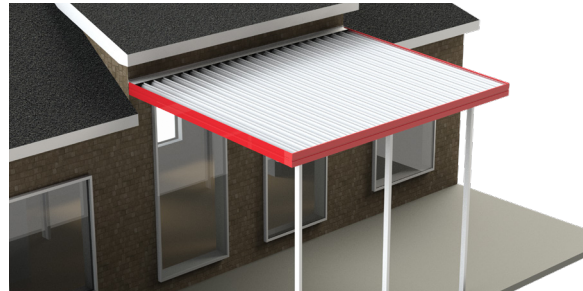

### Roof Panels

10" Aluminum "V" Style Roof Panels. Roll-formed, snap together construction.

### Gutter/Fascia

6" Tall Rollformed aluminum, stucco embossed with 3x3" gutter.

### Wall Hanger

Extruded aluminum 2 piece wall hanger system. Allowing virtually any roof pitch and protects against ground heaving.