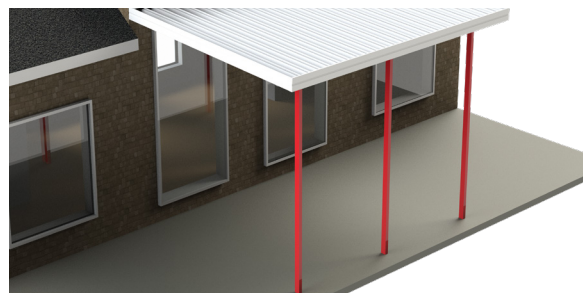

### Roof Panels

10" Aluminum "V" Style Roof Panels. Roll-formed, snap together construction.

### Gutter/Fascia

6" Tall Rollformed aluminum, stucco embossed with 3x3" gutter.

### Wall Hanger

Extruded aluminum 2 piece wall hanger system. Allowing virtually any roof pitch and protects against ground heaving.

### Posts & Header Beam

(Posts) Heavy-Duty 3 x 3" Aluminum tubes that span the height of the unit. (Header Beam) Rollformed "C" Beam 4x2" Galvalume metal.