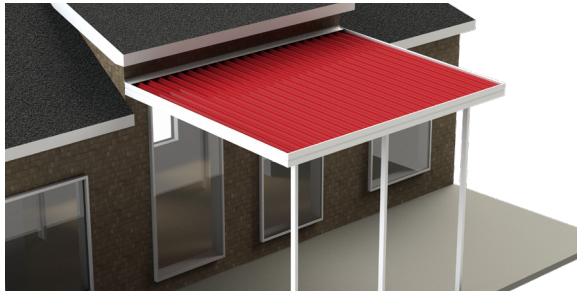

### Roof Panels

10" Aluminum "V" Style Roof Panels. Roll-formed, snap together construction.

### Gutter/Fascia

6" Tall Rollformed aluminum, stucco embossed with 3x3" gutter.

### Wall Hanger

Extruded aluminum 2 piece wall hanger system. Allowing virtually any roof pitch and protects against ground heaving.