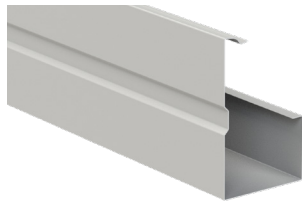

Components

6" Gutter/Fascia