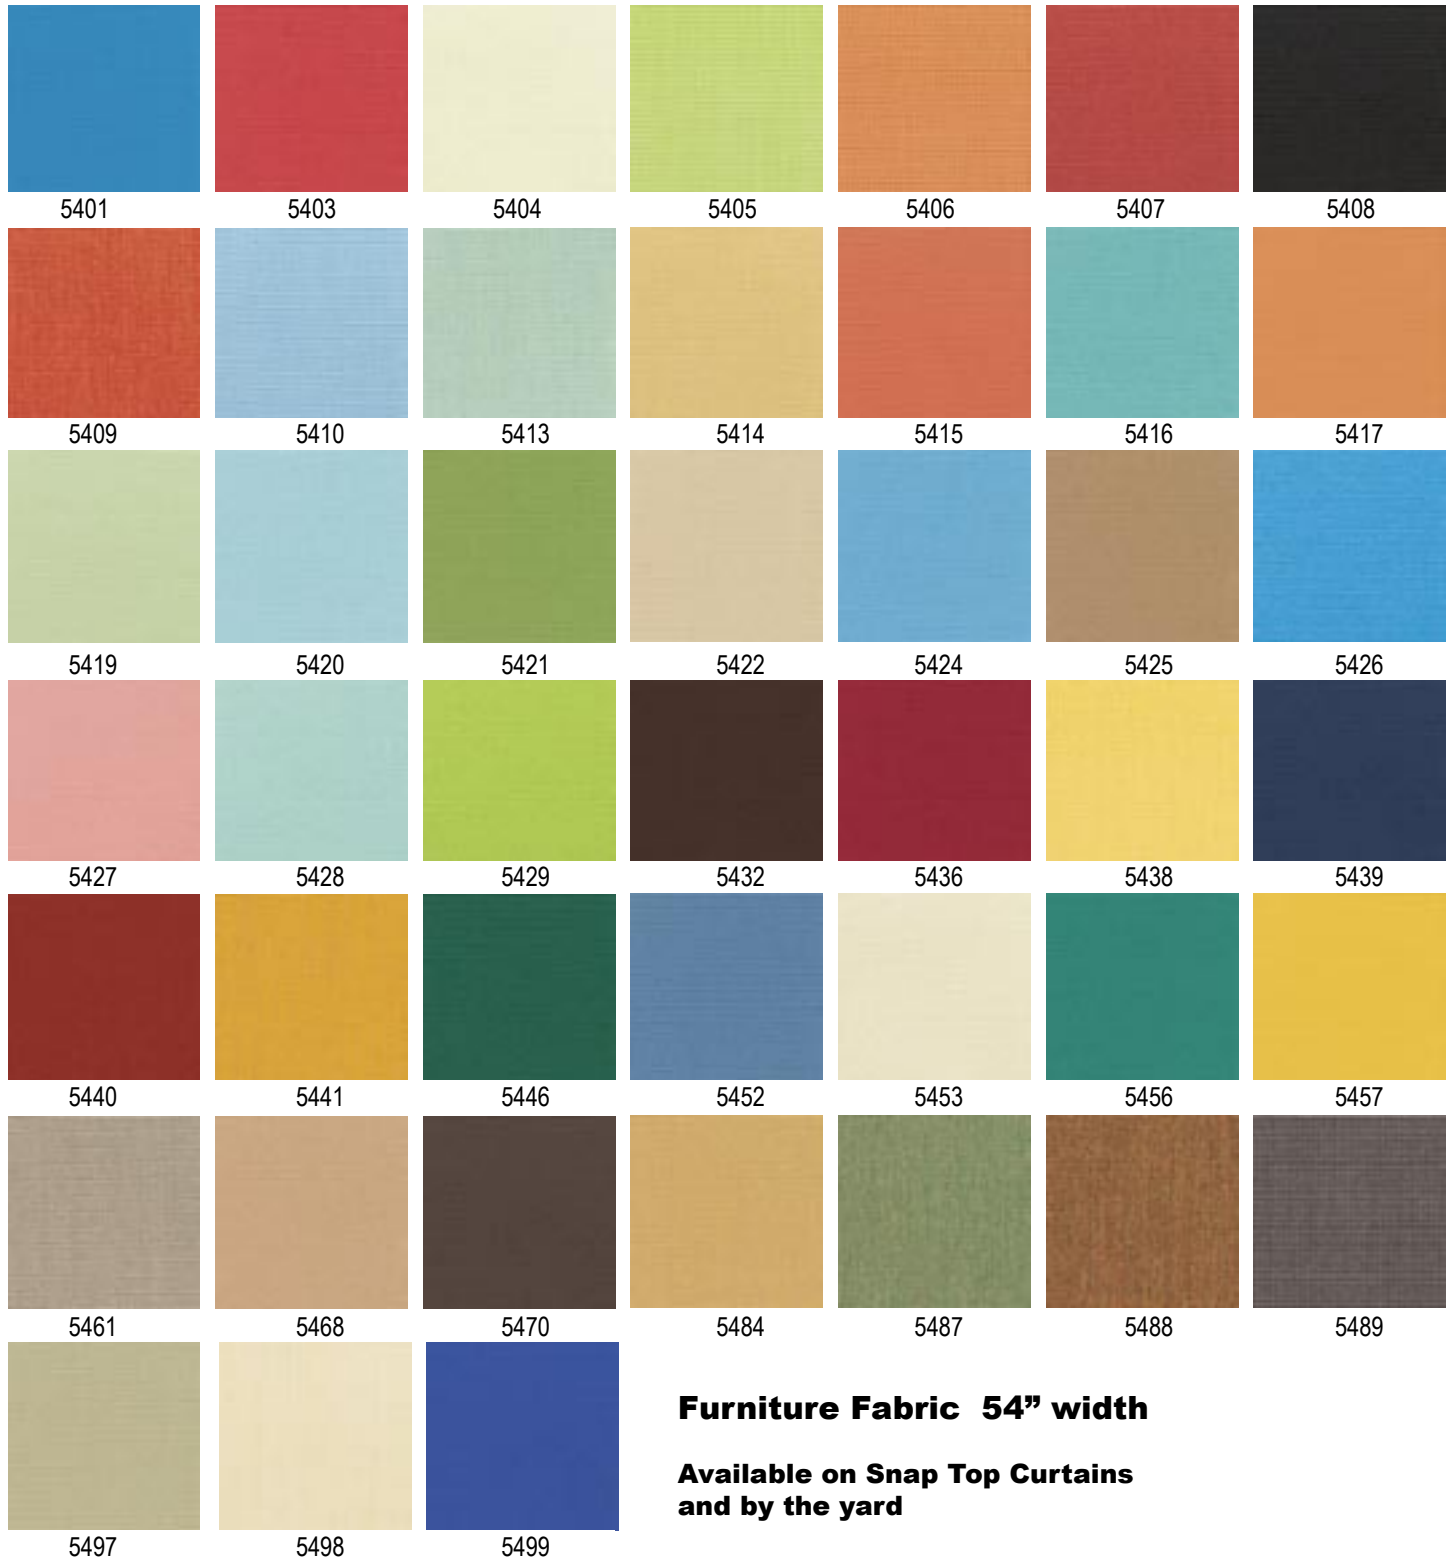

Sunbrella Fabric Swatches Colors  
may not be accurate, call for  
swatches 800-851-0865, ext 128

# Furniture Fabric

Furniture fabric by Sunbrella: 8 oz per square yard. Moisture, stain and soil resistant.

**WARRANTY:** guaranteed for 3 years against loss of color or strength from normal conditions, including sunlight, mildew, rot and atmospheric chemicals.