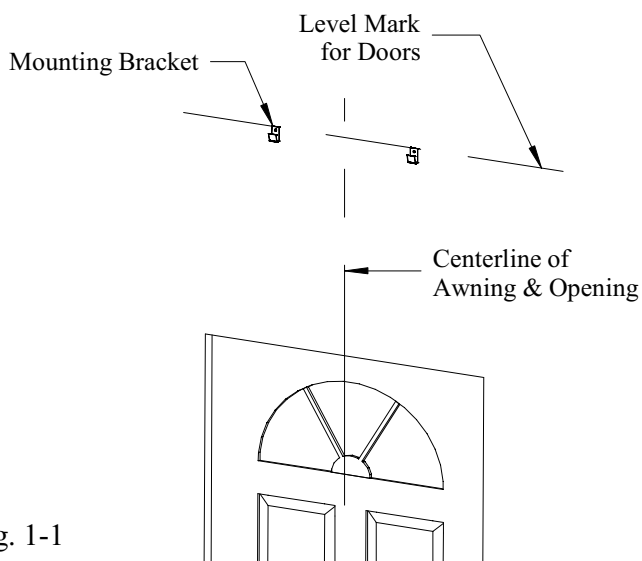

## AWNING PARTS LIST

NOTE: The number of parts needed for installation will vary on the size of the awning.

1. Hinge (RH End Shown)

2. 2" Lag Screw

3. #8 x 3/4" Tek Screw

4. Mounting Bracket

5. Ribs

6. Brace

### STEP 1.

Attach mounting brackets above opening, making sure they are level and at least 2" up. This can be achieved by using a chalk line or measuring up from the top of the opening. Do Not place bracket in center as there will be a center brace on the awning (see Fig. 1-1).

Fig. 1-1

Fig. 1-2