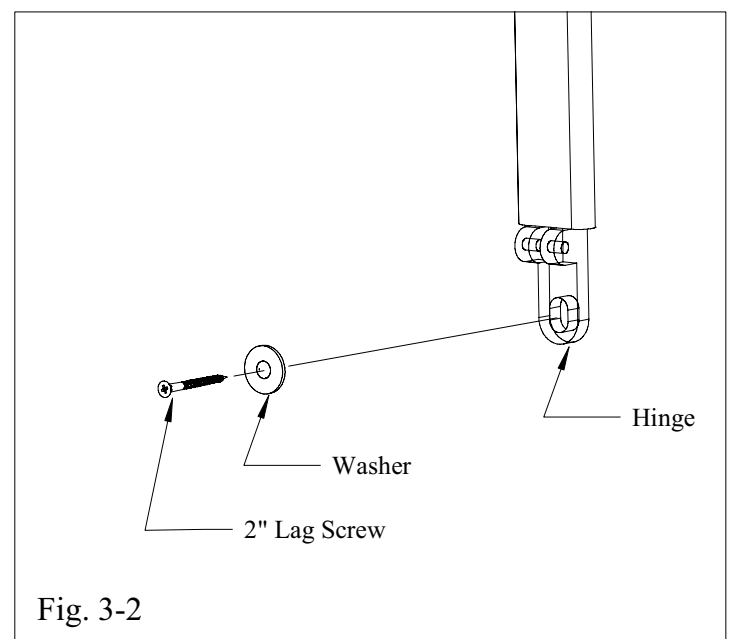

STEP 3.

Center awning over window or door and attach at bottom hinge holes. Note: Parisian Awnings must be folded up to reach the hinge holes.