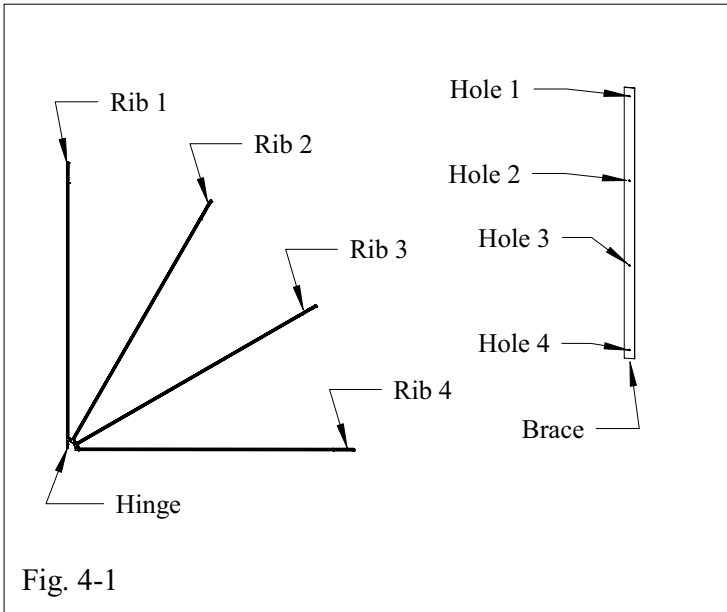

### STEP 1.

Attach mounting brackets above opening, making sure they are level and at least 2" up. This can be achieved by using a chalk line or measuring up from the top of the opening. Do Not place bracket in center as there will be a center brace on the awning (see Fig. 1-1).

Fig. 1-1

Fig. 1-2

## **STEP 2.**

Once marked remove awning and attach mounting brackets to wall (see Fig 2-1). Attach with the 2" lag screws provided. If mounting on brick or stone, use masonry anchors (not included).

## **STEP 4.**

Once the awning is secured it is ready to be braced if desired. Braces are numbered to match the rib they attach to. Attach at one end rib first and go in order thereafter (see Fig 4-2). Units over 42" will have three braces instead of the single bracing shown.